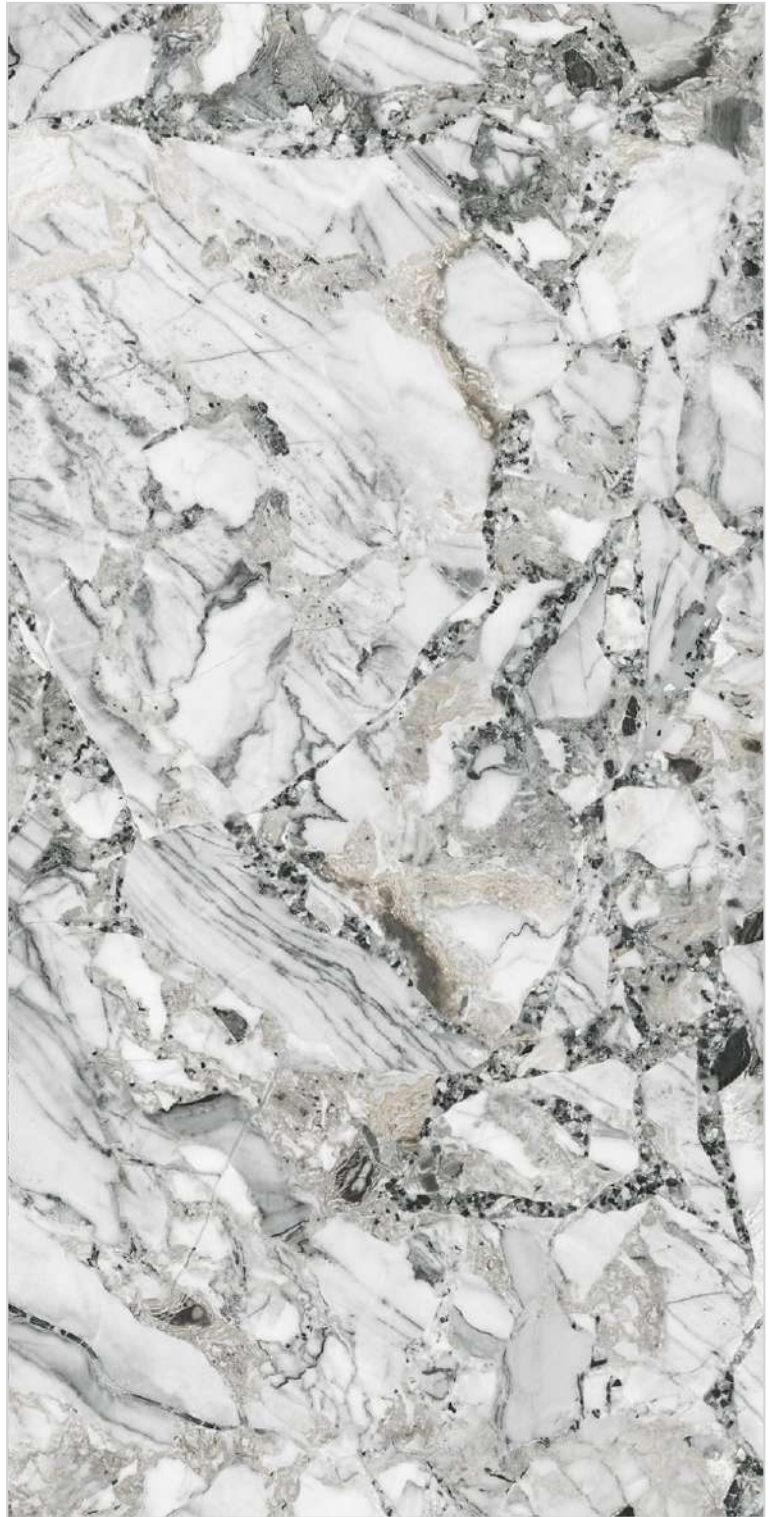

600x
1200mm
GVT-PGVT

WAGLEE GREY

Glossy Finish