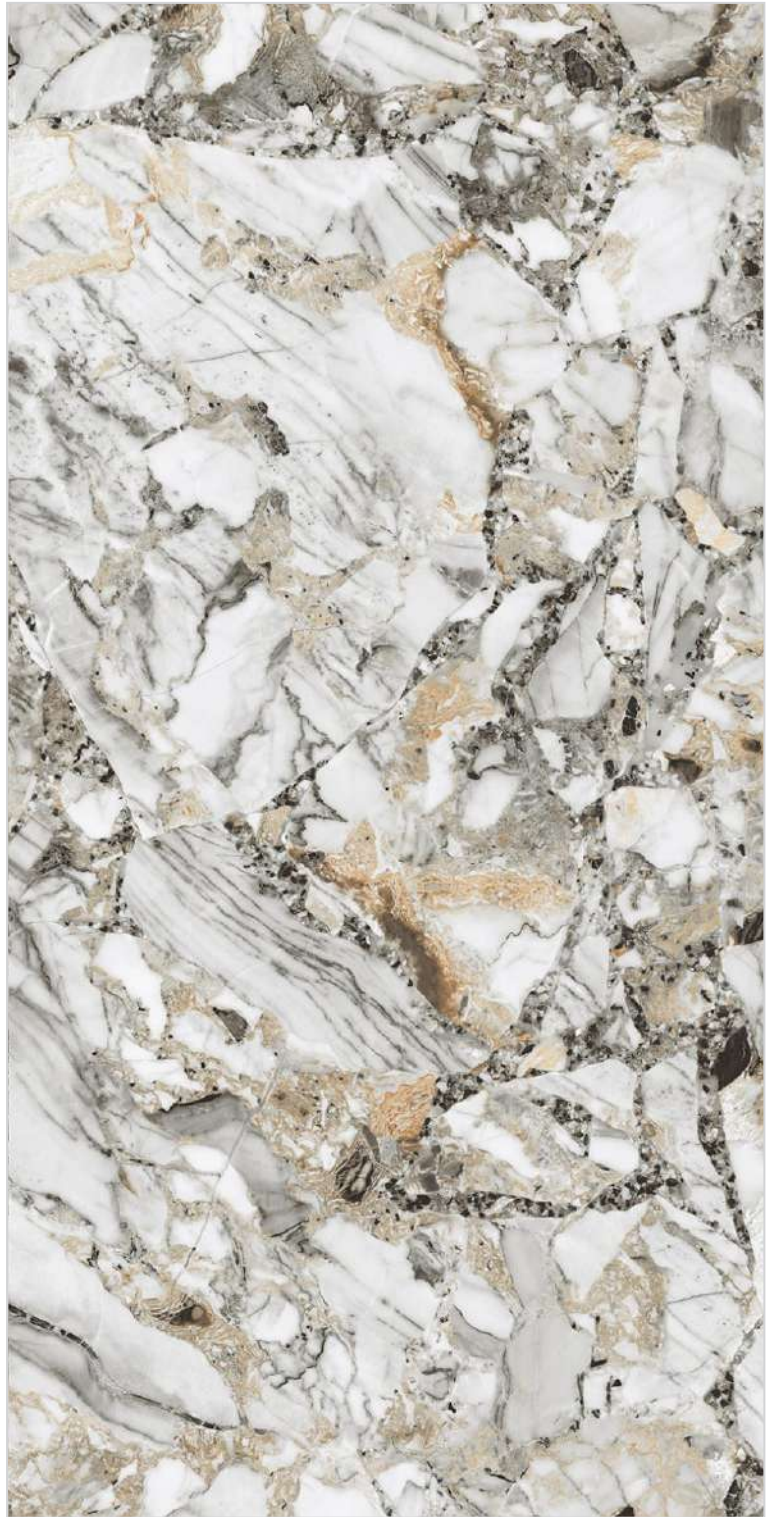

Glossy Finish

600x
1200mm
GVT-PGVT

WAGLEE GREY

Glossy Finish

600x
1200mm
GVT-PGVT

WAGLEE MULTI

Glossy Finish

Why OUR COMPANY