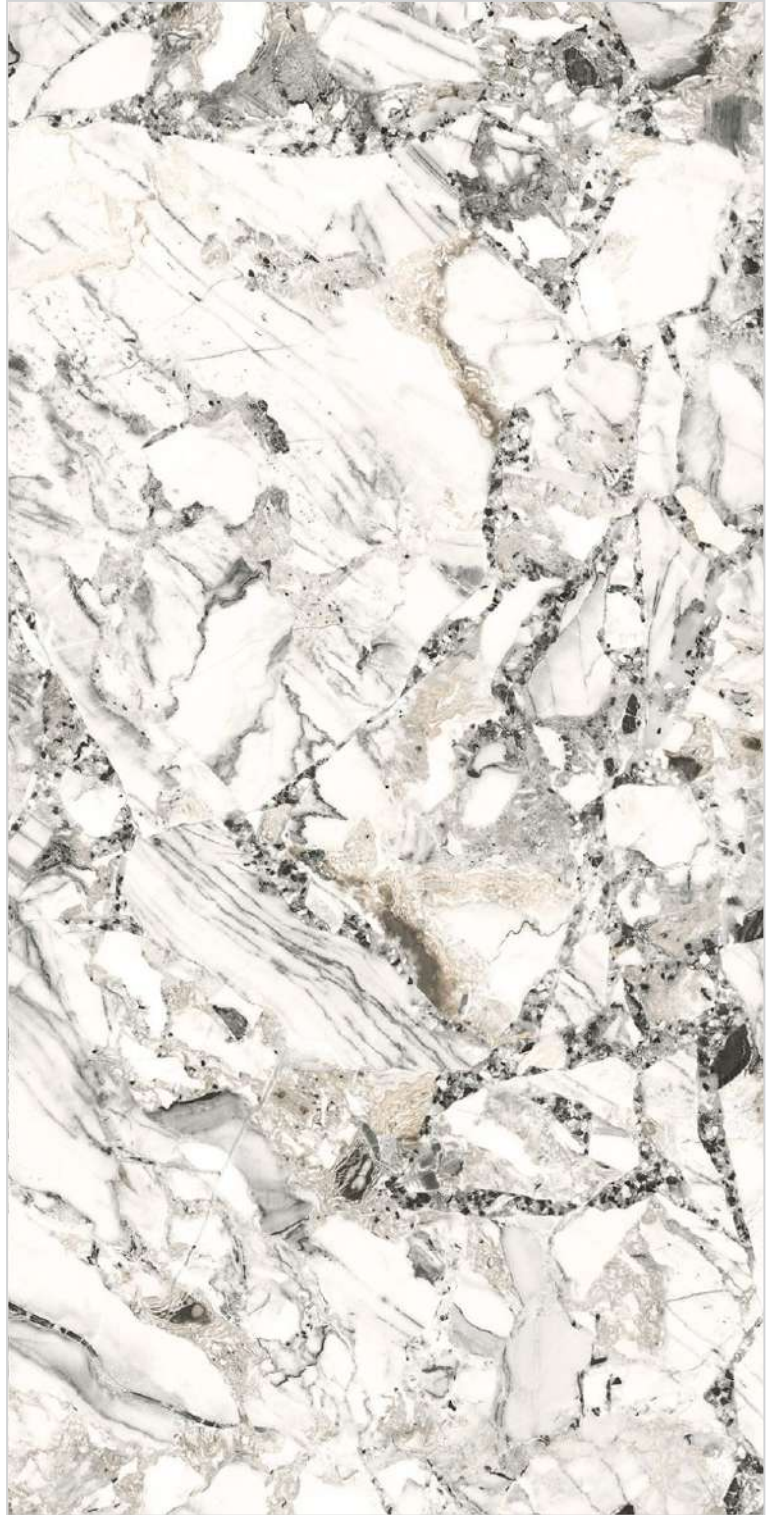

600x
1200mm
GVT-PGVT

WAGLEE BIANCO

Glossy Finish